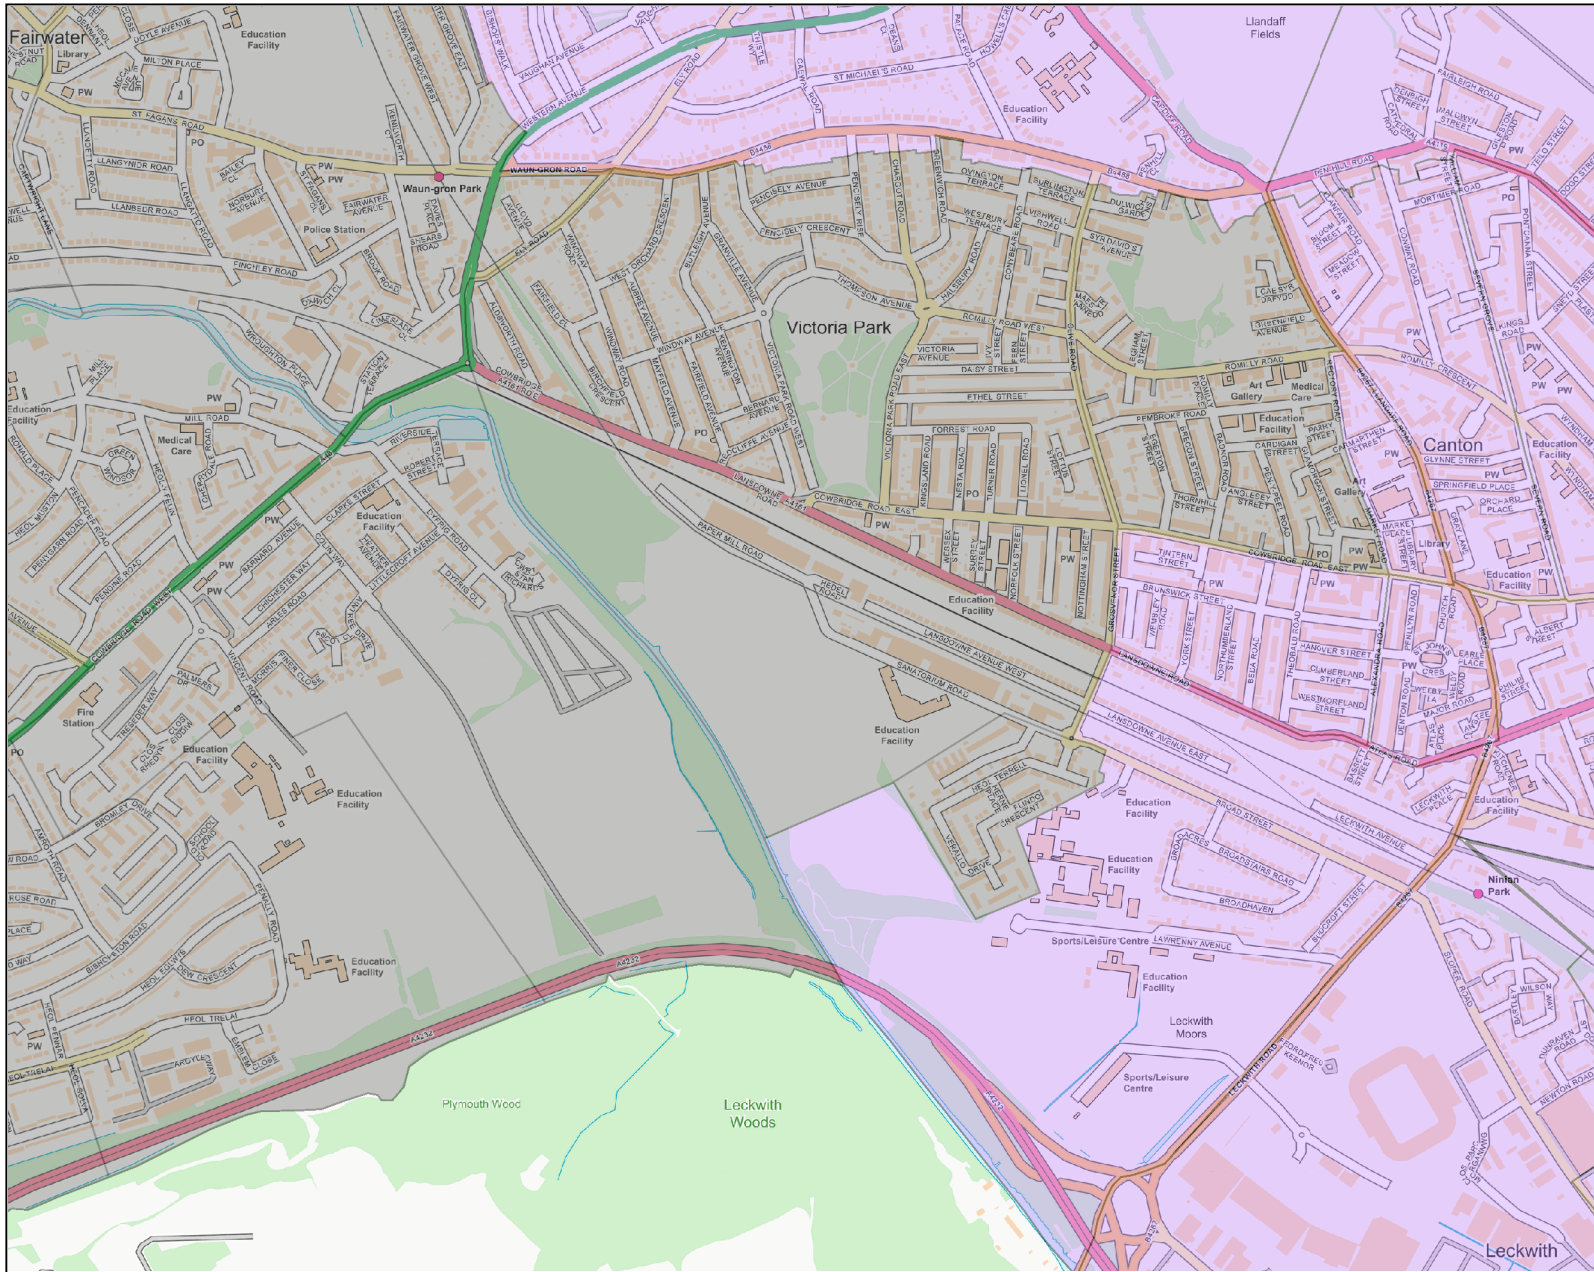

Option A – Expanded view of proposed Ysgol Glantaf and Ysgol Plasmawr catchment boundaries

- Proposed Ysgol Glantaf catchment
- Proposed Ysgol Plasmawr catchment